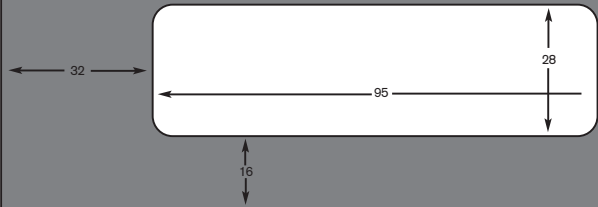

Standard Window Size 28 x 95mm

Barcode Window Size 38 x 95mm

All DLX, C5 and C4 envelopes have a barcode window

Secretive envelopes have a blue pattern on the inside.

All window faced envelopes are secretive as standard.

Wallet / Booklet Mailer envelopes = Flap on the long edge

Pocket / Cartridge = Flap in on the short edge

110 x 220 DL

229 x 324 C4

162 x 229 C5

120 x 235 DLX