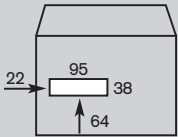

Standard Window Size 28 x 95mm

Barcode Window Size 38 x 95mm

All DLX, C5 and C4 envelopes have a barcode window

Secretive envelopes have a blue pattern on the inside.

All window faced envelopes are secretive as standard.

Wallet / Booklet Mailer envelopes = Flap on the long edge

Pocket / Cartridge = Flap in on the short edge

110 x 220 DL

229 x 324 C4

162 x 229 C5

120 x 235 DLX