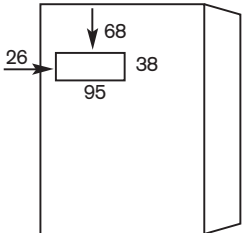

Standard Window Size 28 x 95mm

Barcode Window Size 38 x 95mm

All DLX, C5 and C4 envelopes have a barcode window

Secretive envelopes have a blue pattern on the inside.

All window faced envelopes are secretive as standard.

Wallet / Booklet Mailer envelopes = Flap on the long edge

Pocket / Cartridge = Flap in on the short edge

110 x 220 DL

229 x 324 C4

162 x 229 C5

120 x 235 DLX