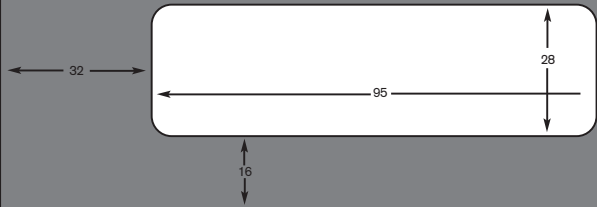

Standard Window Size 28 x 95mm

Barcode Window Size 38 x 95mm

All DLX, C5 and C4 envelopes have a barcode window

Secretive envelopes have a blue pattern on the inside.

All window faced envelopes are secretive as standard.

Wallet / Booklet Mailer envelopes = Flap on the long edge

Pocket / Cartridge = Flap in on the short edge

110 x 220 DL

229 x 324 C4

162 x 229 C5

120 x 235 DLX