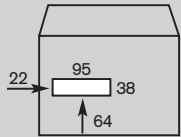

Standard Window Size 28 x 95mm

Barcode Window Size 38 x 95mm

All DLX, C5 and C4 envelopes have a barcode window

Secretive envelopes have a blue pattern on the inside.

All window faced envelopes are secretive as standard.

Wallet / Booklet Mailer envelopes = Flap on the long edge

Pocket / Cartridge = Flap in on the short edge

110 x 220 DL

229 x 324 C4

162 x 229 C5

120 x 235 DLX